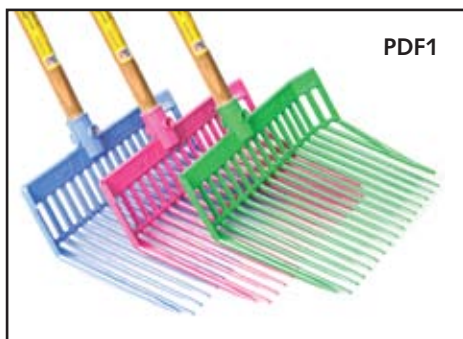

PDF1BERRYBLUE DuraFork
PDF1HOTPINK DuraFork
PDF1LIMEGREEN DuraFork

PDF1LIMEGREEN

DT6BERRYBLUE

DuraTote Tote Box

- Made from high density polyethylene
- Keeps grooming supplies organized
- Compartments hold brushes, creams and sprays
- Handle features holes to hold picks and tools
- Also available in black, blue, burgundy, green, navy, purple, red and teal

DT6BERRYBLUE DuraTote Tote Box
DT6HOTPINK DuraTote Tote Box
DT6LIMEGREEN DuraTote Tote Box

740YELLOW

740LIMEGREEN

740PURPLE

1 Quart Screw-On Base

- Made of high impact polystyrene
- Fits #690 1 quart screw-on jar
- Available in 3 new colors: Limegreen, Purple and Yellow

740PURPLE 1 Quart Screw-On Base
740YELLOW 1 Quart Screw-On Base
740LIMEGREEN 1 Quart Screw-On Base

740 shown with 690 screw-on jar

PSB70

DT6

A full line of hot color items are available

PDF1

P8

P8FB